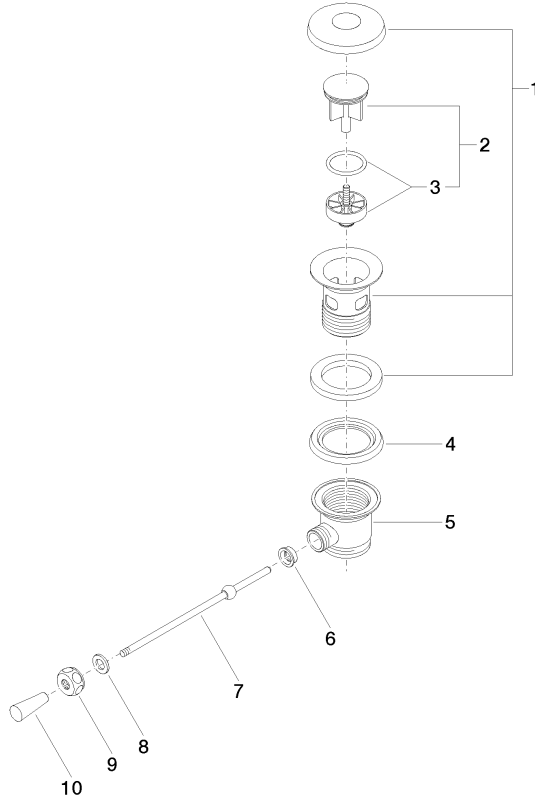

10 300 970

- length of knee lever 185 mm
- Only suitable for basins with an overflow.

Fits: IMO, LULU, MADISON, MEM, TARA,
CL.1, LISSÉ, VAIA, META, CYO

	Platinum	10 300 970-08
	Chrome	10 300 970-00
	Brushed Platinum	10 300 970-06
	Durabress (23kt Gold)	10 300 970-09
	Dark Chrome	10 300 970-19
	Light Gold	10 300 970-26
	Brushed Light Gold	10 300 970-27
	Brushed Durabress (23kt Gold)	10 300 970-28
	Matte Black	10 300 970-33
	Brushed Bronze	10 300 970-42
	Brushed Champagne (22kt Gold)	10 300 970-46
	Champagne (22kt Gold)	10 300 970-47
	Brushed Chrome	10 300 970-93
	Brushed Dark Platinum	10 300 970-99

10 300 970

Parts for other finishes can be found here: [Chrome](#)

Spare parts list

No.	Item Number	Name	Quantity used	Delivery time
1	90 11 01 026 00-08	cup	1	40
2	04 31 20 016 00-08	plug	1	40
3	04 28 10 026 00 90	accessories	1	2
4	09 14 03 025 90	seal	1	2
5	09 11 01 023-08	cup	1	40
6	09 14 05 040 90	seal	1	2
7	09 31 09 055-08	pull-rod	1	60
8	09 30 11 049 90	disc	1	2
9	09 23 30 003-08	nut	1	60
10	09 20 01 040-08	handle	1	60